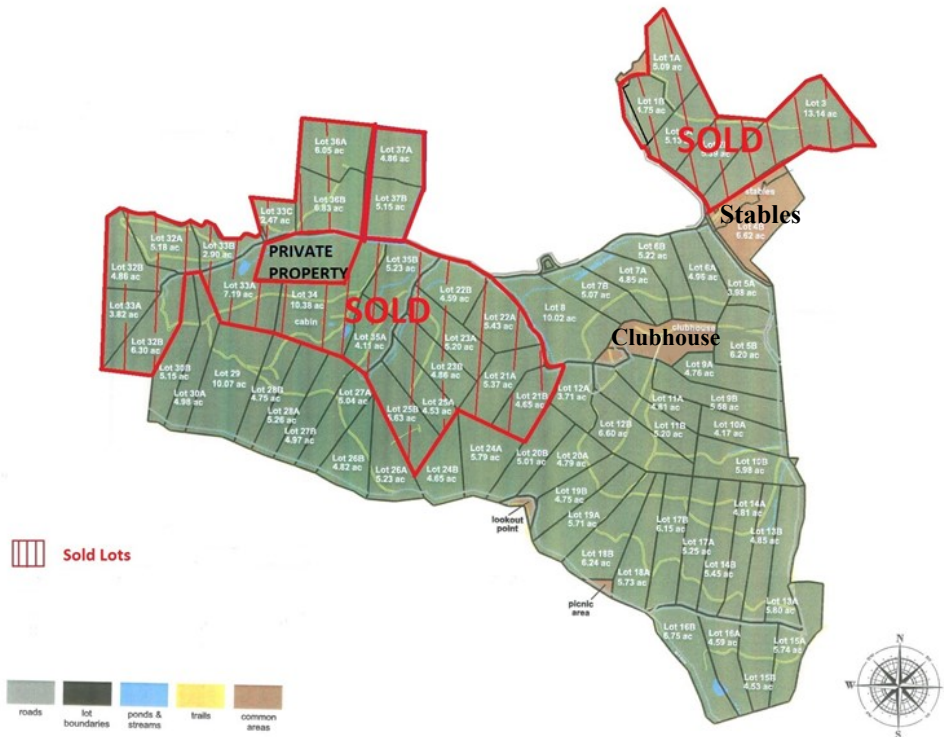

## Yadkin Valley Wine Region

<http://goyadkinvalley.com>  
<http://yadkinvalleywinecountry.com>

### Property Highlights

- ◆ 260+/- Acres Residential Redevelopment
- ◆ Clubhouse & State-Of-The-Art 8 Stall Equestrian Stables
- ◆ Underground Electric & Fiber Optic Installed
- ◆ Paved Infrastructure, Waterfall Entrance & Streams
- ◆ Designated Hiking & Riding Trails
- ◆ Minutes from The Blue Ridge Parkway, Blowing Rock and Boone