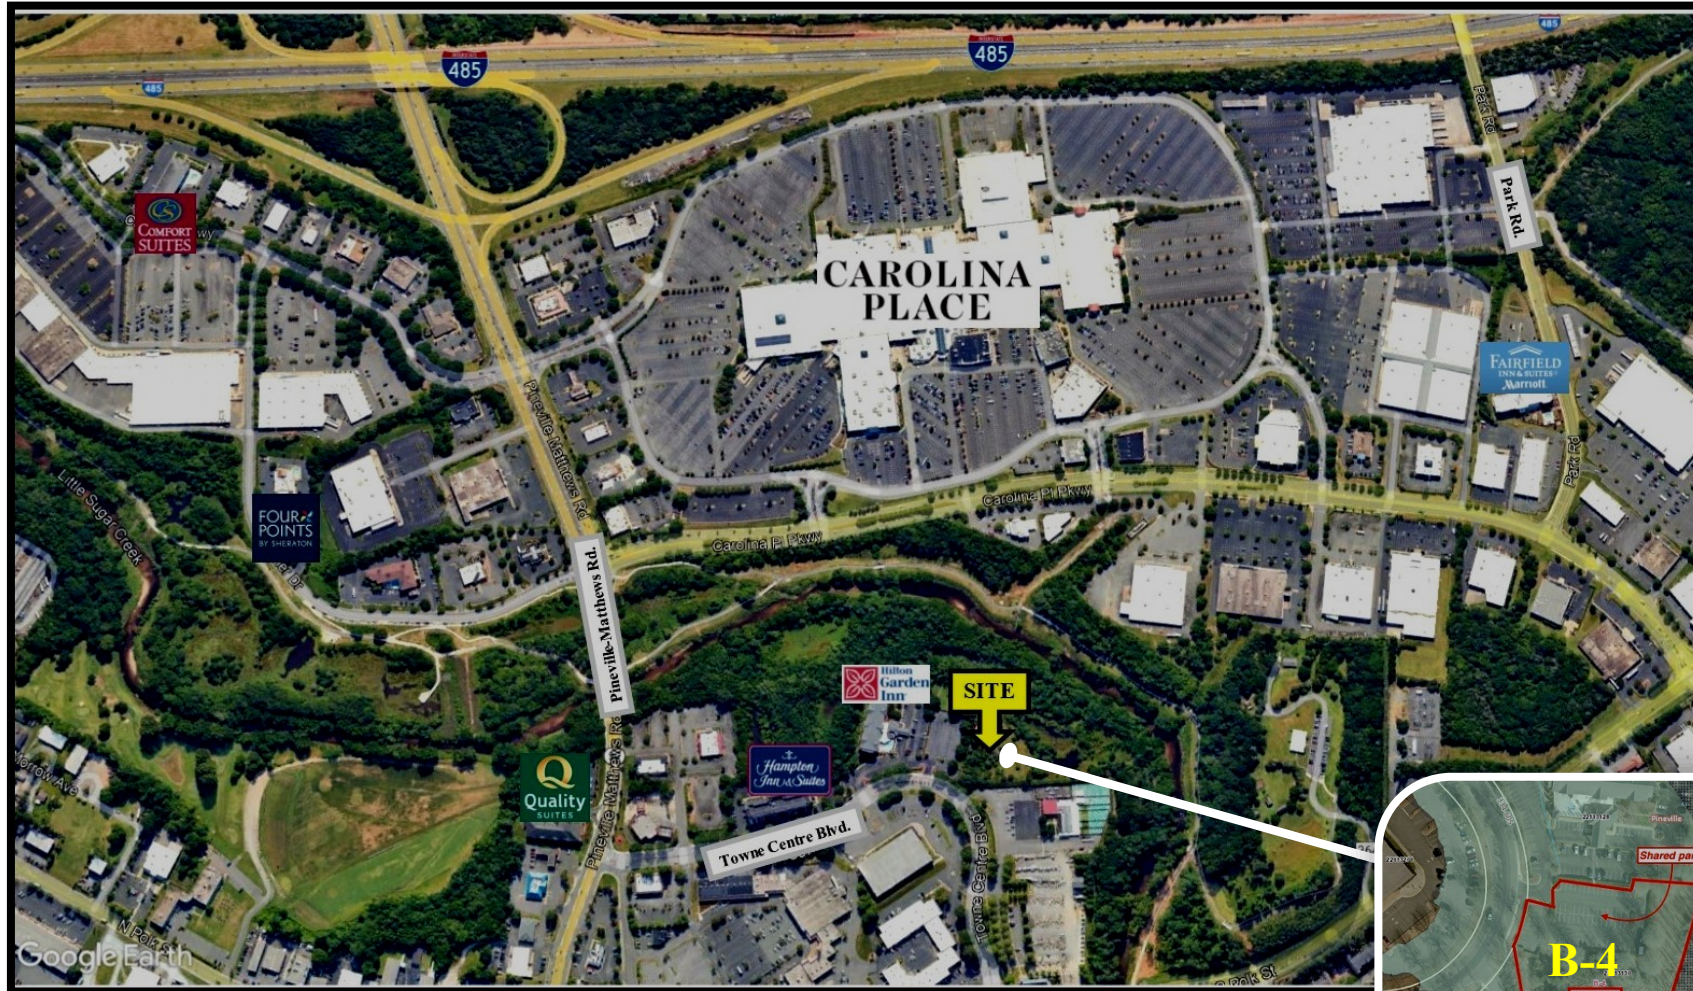

+/-2.6 Acres For Sale \$1,200,000

Towne Centre Blvd.
Pineville, NC

SOUTHEAST
Commercial Real Estate Group Inc.

1230 W. Morehead Street • Suite 402 • Charlotte, NC 28208
704-370-3000 • Fax: 704-370-6507
www.southeastcommercial.com

Larry Core 704-906-6371
lcore@southeastcommercial.com

Gino Chiaravalloti 704-491-1658
gino@southeastcommercial.com

LOCATION SUMMARY

- ◆ 1 mile radius: Comfort Suites, Four Points Sheraton, Best Western, Extended Stay America, Quality Suites, Hampton Inn and Suites, Hilton Garden Inn and Fairfield Inn and Suites
- ◆ 3/4 mile to I-485

Google Earth